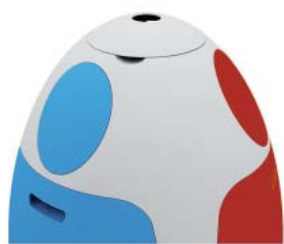

OVETTO

Diversified Rubbish Collector

Design: Gianluca Soldi

OVETTO

Diversified Rubbish Collector

Separation of waste plays an important role in the integrated management system of waste as it allows, on one hand, the reduction of the amounts sent on for disposal and, on the other, to positive conditioning of the entire management system. To make certain that waste is correctly disposed of and recycled; waste must be kept separate according to the material class it belongs to. The Interior Architect and Designer, Gianluca Solid, has always been in touch with the environment and has personally designed and created an object that meets the needs of domestic waste separation in order to educate the population to correctly dispose of waste in order to be able to consequently recycle it. Enter the "Ovetto differenziato" (Recycling Egg), an object of interior design that unites **functionality**, **environmental education**, and **design**.

OVETTO
Diversified Rubbish Collector

OVETTO

Diversified Rubbish Collector

TECHNICAL INFORMATION

Dimensions: 45 cm diameter x 84 cm height

Weight: 7.8 kg

Material: Recycled polypropylene*

Body color: white